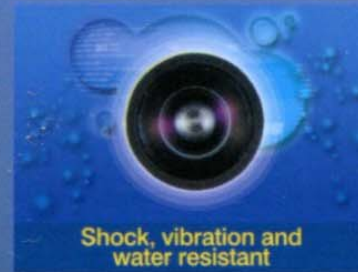

STEELMATE

Automotive

- Low light camera with wide angle
- Perfect performance at night or in low light
- Shock, vibration and water resistant
- Match original A/V monitor
- PAL/NTSC modes available

© STEELMATE CO.,LTD.